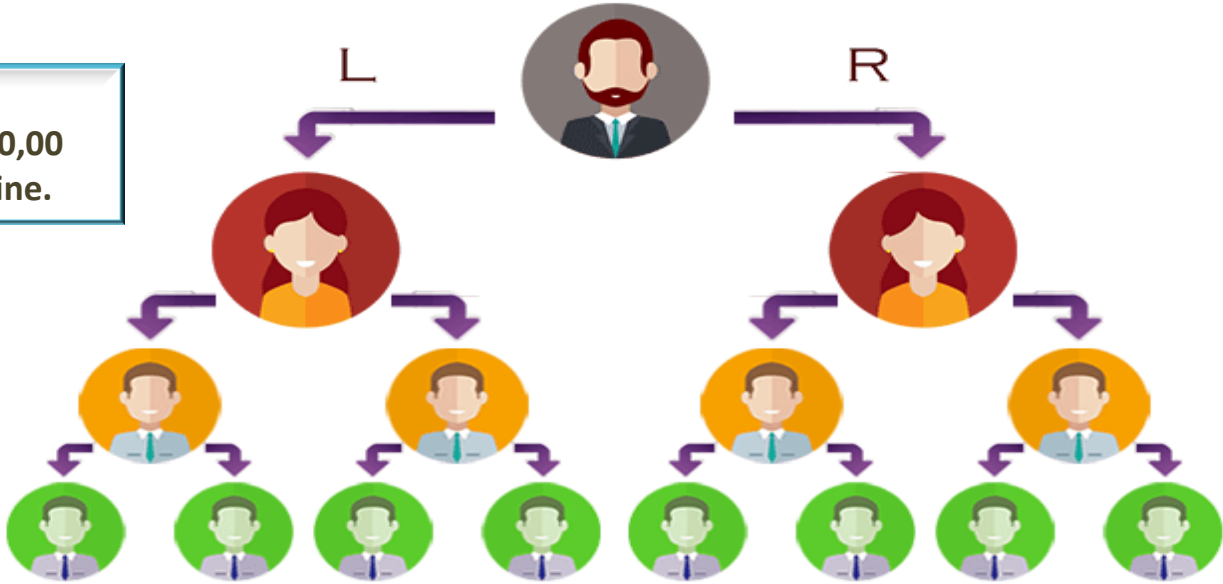

Earn
\$55/R715,00
per down line.

2x3 MATRIX

1. Level 2 × \$55 = \$110R1 430,00
2. Level 4 × \$55 = \$220R2 860,00
3. Level 8 × \$55 = \$440R5 720,00
Total Payout = \$770R10 010,00

STAGE 5: DIAMOND

Earn
\$250/R3 250,00
per down line.

2x3 MATRIX

1. Level 2 × \$250 = \$500R6 500,00
 2. Level 4 × \$250 = \$1000R13 000,00
 3. Level 8 × \$250 = \$2000R26 000,00
Total Payout = \$3500.....R45 500,00

INCENTIVES
 Choice of Cellphone/Laptop = \$1 000 (R13 000,00)