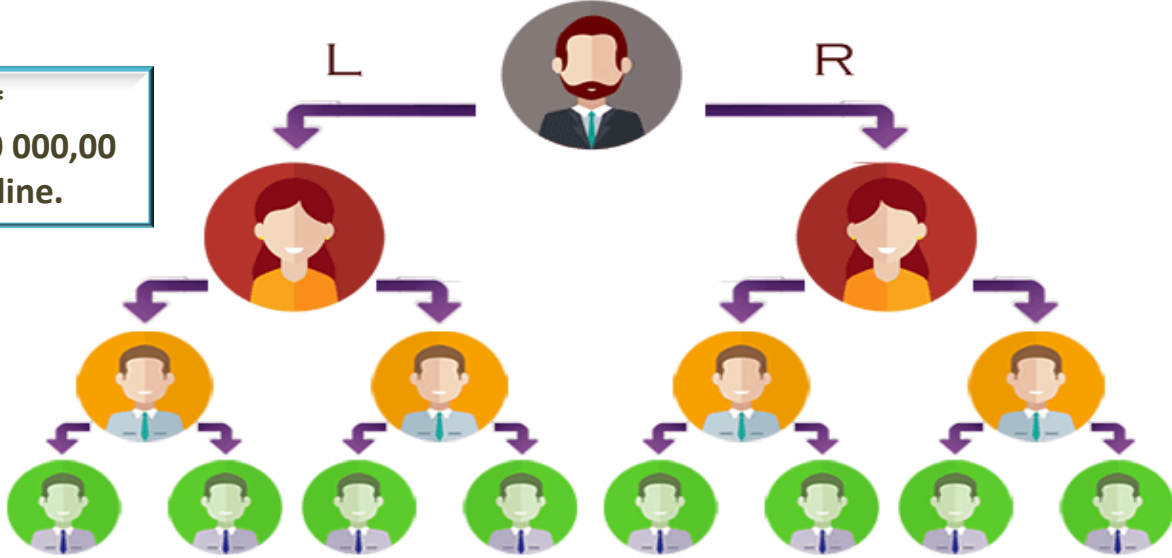

Total Payout = \$56 000.....R728 000,00

INCENTIVES
Choice of Jeep = \$50 000..... R650 000,00
Travel & Tour \$10 000..... R130 000,00

STAGE 8 : CROWN AMBASSADOR

Earn
\$20 000/R260 000,00
per down line.

INCENTIVES
House = \$300 000/
R 3 900 000,00