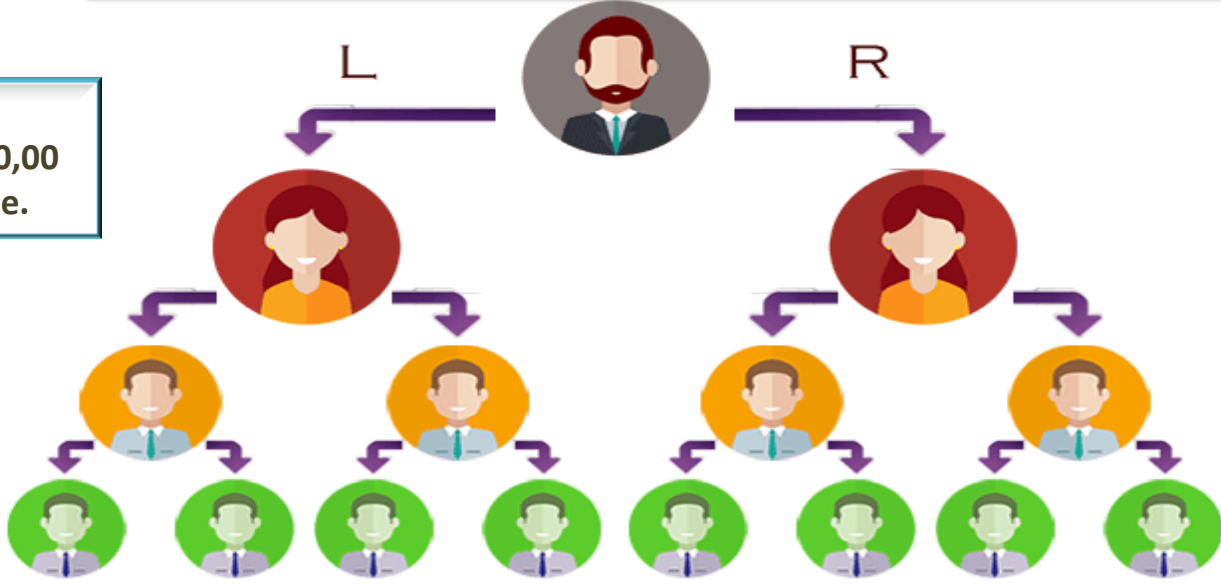

2x3 MATRIX

1. Level 2 × \$250 = \$500R6 500,00
 2. Level 4 × \$250 = \$1000R13 000,00
 3. Level 8 × \$250 = \$2000R26 000,00
Total Payout = \$3500.....R45 500,00

INCENTIVES
 Choice of Cellphone/Laptop = \$1 000 (R13 000,00)

STAGE 6 : CROWN DIAMOND

Earn
\$800/R104 000,00
 per down line.

2x3 MATRIX

- 1. Level 2 × \$800 = \$1600.....R20 800,00
- 2. Level 4 × \$800= \$3200R41 600,00
- 3. Level 8 × \$800= \$6400R83 200,00

Total Payout = \$11200.....R145 600,00