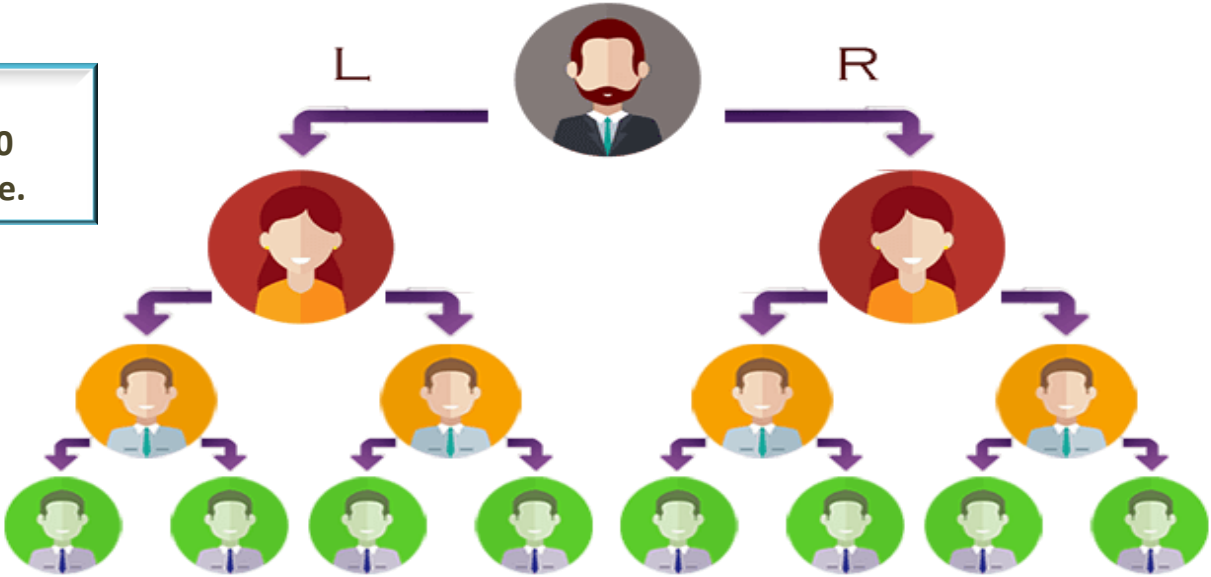

Total Payout = \$3R39.00

STAGE 2: SAPPHIRE

Earn
\$1,50/R19,50
 per down line.

2x3 MATRIX

1. Level 2 × \$1.5 = \$3R39.00
 2. Level 4 × \$1.5 = \$6R78.00
 3. Level 8 × \$1.5 = \$12 R156.00
Total Payout = \$21R273.00

STAGE 3: RUBY

Earn
\$10/R130,00
per down line.

2x3 MATRIX

1. Level 2 × \$10 = \$20R260,00
 2. Level 4 × \$10 = \$40R520,00
 3. Level 8 × \$10 = \$80R1 040,00
Total Payout = \$140R1 820,00

STAGE 4: EMERALD