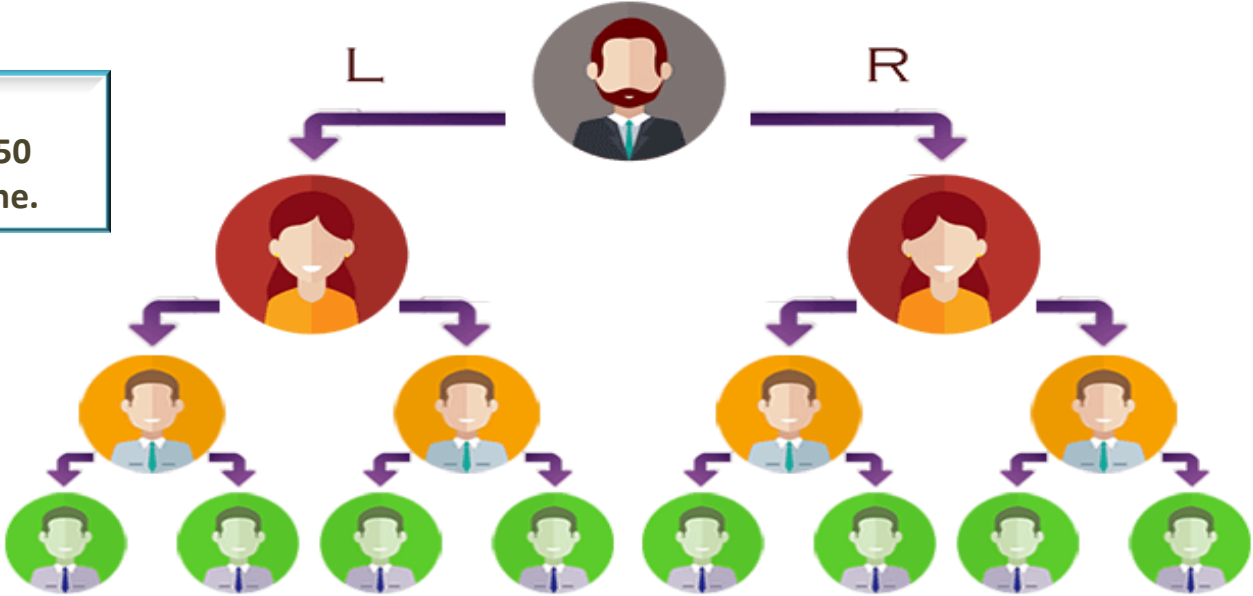

“If you don’t find a way to make money while you sleep, you will work till you die”

Warren Buffet

STAGE 1: BUILDER

Earn
\$0,50/R6,50
 per down line.

2x2 MATRIX

1. Level 2 × \$0.5 = \$1R13.00

2. Level 4 × \$0.5 = \$2R26.00

Total Payout = \$3R39.00

STAGE 2: SAPPHIRE

Earn
\$1,50/R19,50
 per down line.

2x3 MATRIX

1. Level 2 × \$1.5 = \$3R39.00
 2. Level 4 × \$1.5 = \$6R78.00
 3. Level 8 × \$1.5 = \$12 R156.00
Total Payout = \$21R273.00