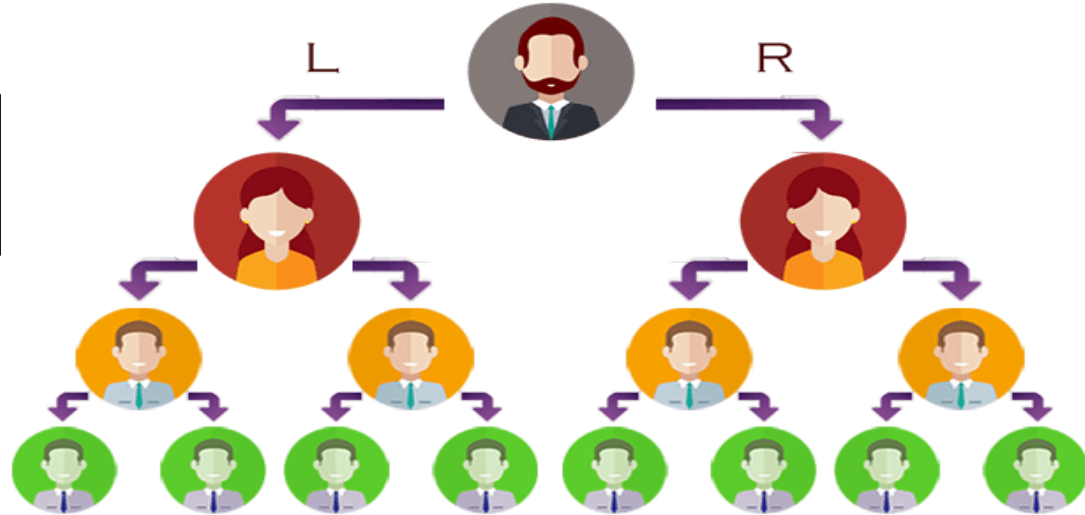

STAGE 7 : AMBASSADOR

Earn
$4000/R52 000,00
per down line.