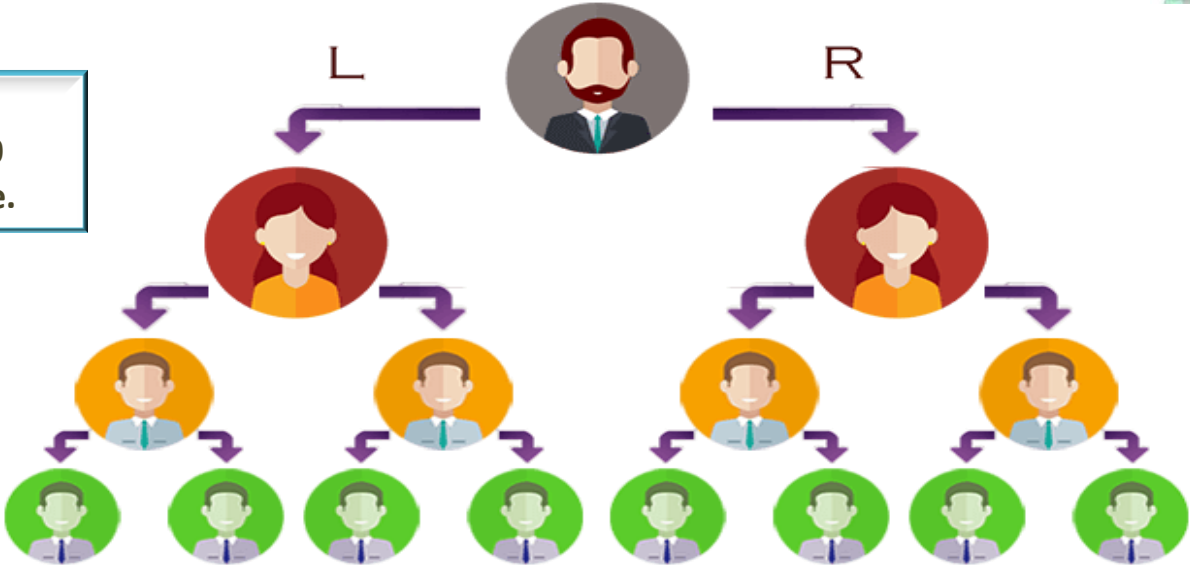

STAGE 4: EMERALD

Earn
$55/R715,00
per down line.

2x3 MATRIX

1. Level 2 × $55 = $110	.....R1 430,00
2. Level 4 × $55 = $220	.....R2 860,00
3. Level 8 × $55 = $440	.....R5 720,00
Total Payout = $770	.....R10 010,00